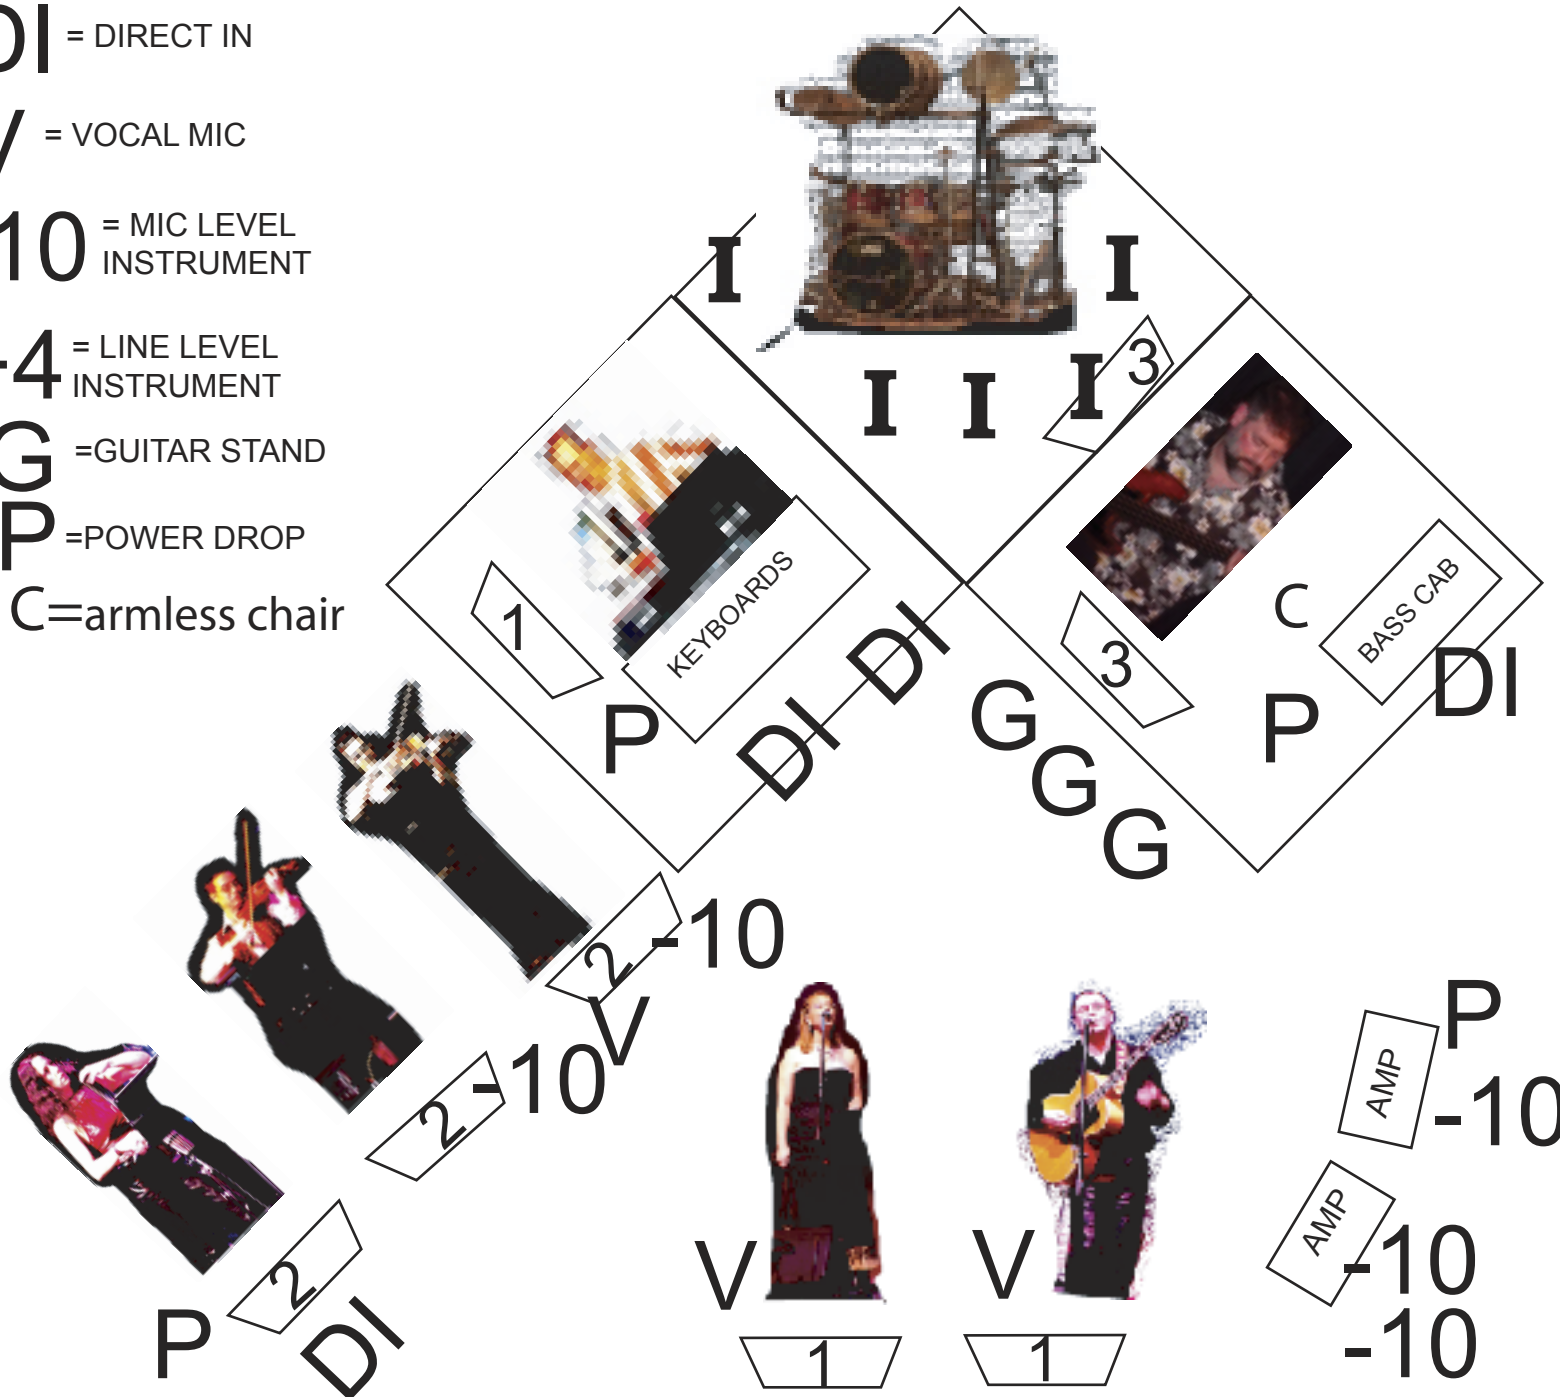

I = INSTRUMENT MIC

DI = DIRECT IN

V = VOCAL MIC

-10 = MIC LEVEL INSTRUMENT

+4 = LINE LEVEL INSTRUMENT

G = GUITAR STAND

P = POWER DROP

C = armless chair

Gaia Consort Stage Set-up

MIX 1: guitar vocals kick. Low level violin / viola leave out cello

MIX 2: strings, guitar, vocals and kick. No keys

MIX 3: guitar, lead vox, kick some keys
NO CELLO